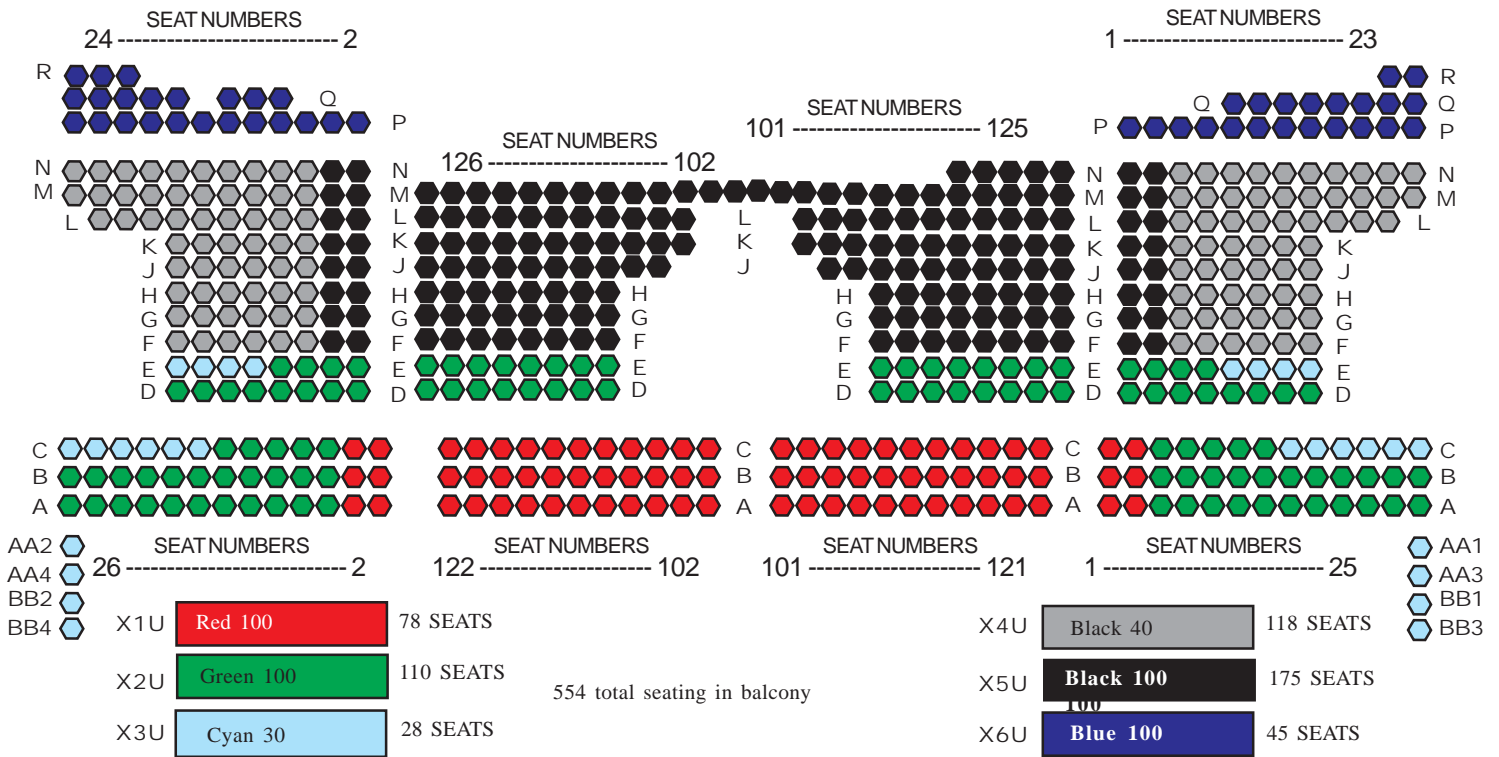

POWERS THEATER SEATING MAP - BALCONY LEVEL

POWERS THEATER SEATING MAP - ORCHESTRA LEVEL