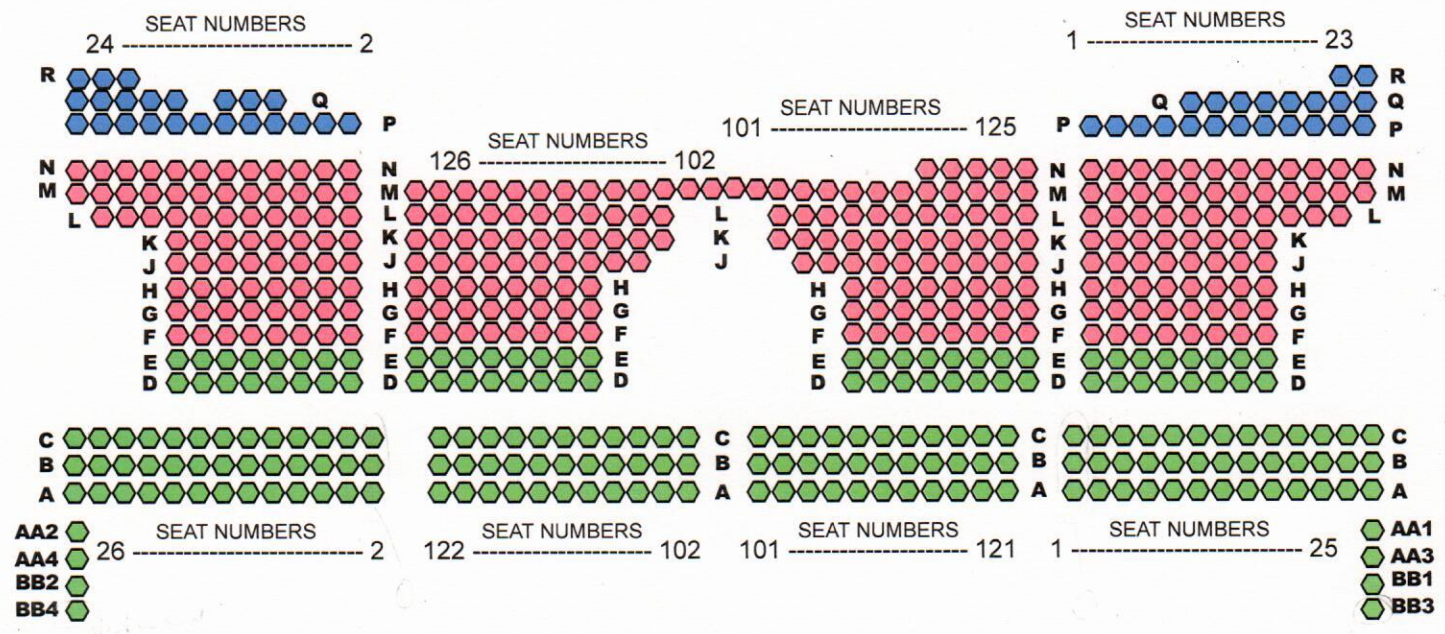

 - SECTION A
 - SECTION B
 - SECTION C

POWERS THEATER SEATING MAP - BALCONY LEVEL

POWERS THEATER SEATING MAP - ORCHESTRA LEVEL

STAGE